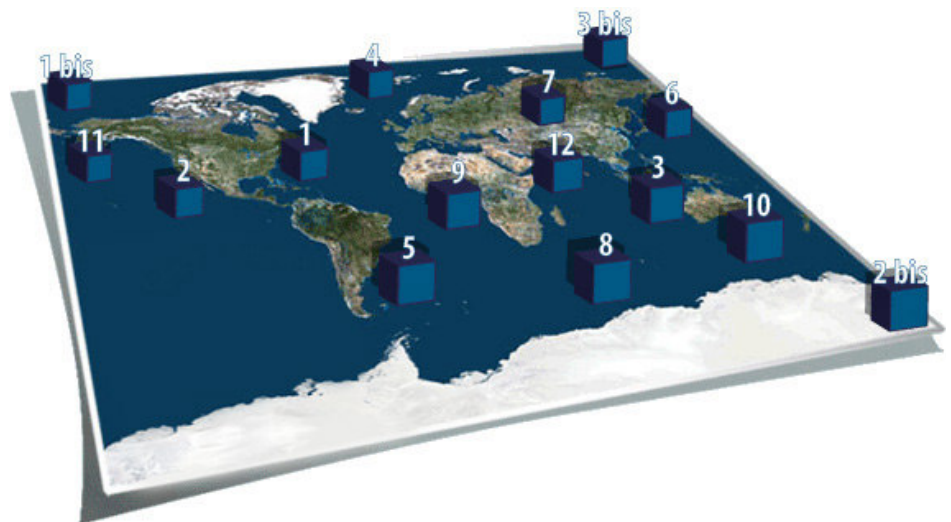

THE CONCEPT

PlanetObserver has created the exhibition « Planet Earth's future : can we afford to gamble? », labelled International Year of Planet Earth (IYPE), addressing **today's major environmental issues** from a global perspective.

The exhibition covers **10 themes**, all initially identified by IYPE, that range from health, climate, groundwater, ocean, soils, deep Earth, megacities, hazards, to resources and life.

Its aim is to capture people's imagination with the exciting knowledge we possess about our planet, and to make people aware of today's environmental challenges that we are all facing for a better future.

THE EXHIBITION IN DETAILS

- ▶ Centrepiece of the exhibition is a **huge floor map**, size 24 x 36m (more than 860m²!). The map's exquisite detail and vivid colours come from PlanetObserver high quality digital satellite imagery. It is unique both for its size and its true rendering of the planet.

- ▶ **12 cubes**, size 2x2m, are positioned on the map, with their 4 visible sides displaying the following information :

- 10 cubes focusing on the environmental issues, featuring satellite images and matching scientific commentary ;
- 1 cube dedicated to the Earth's richness and beauty ;
- 1 cube on the exhibition's concept (and partners' presentation if required)